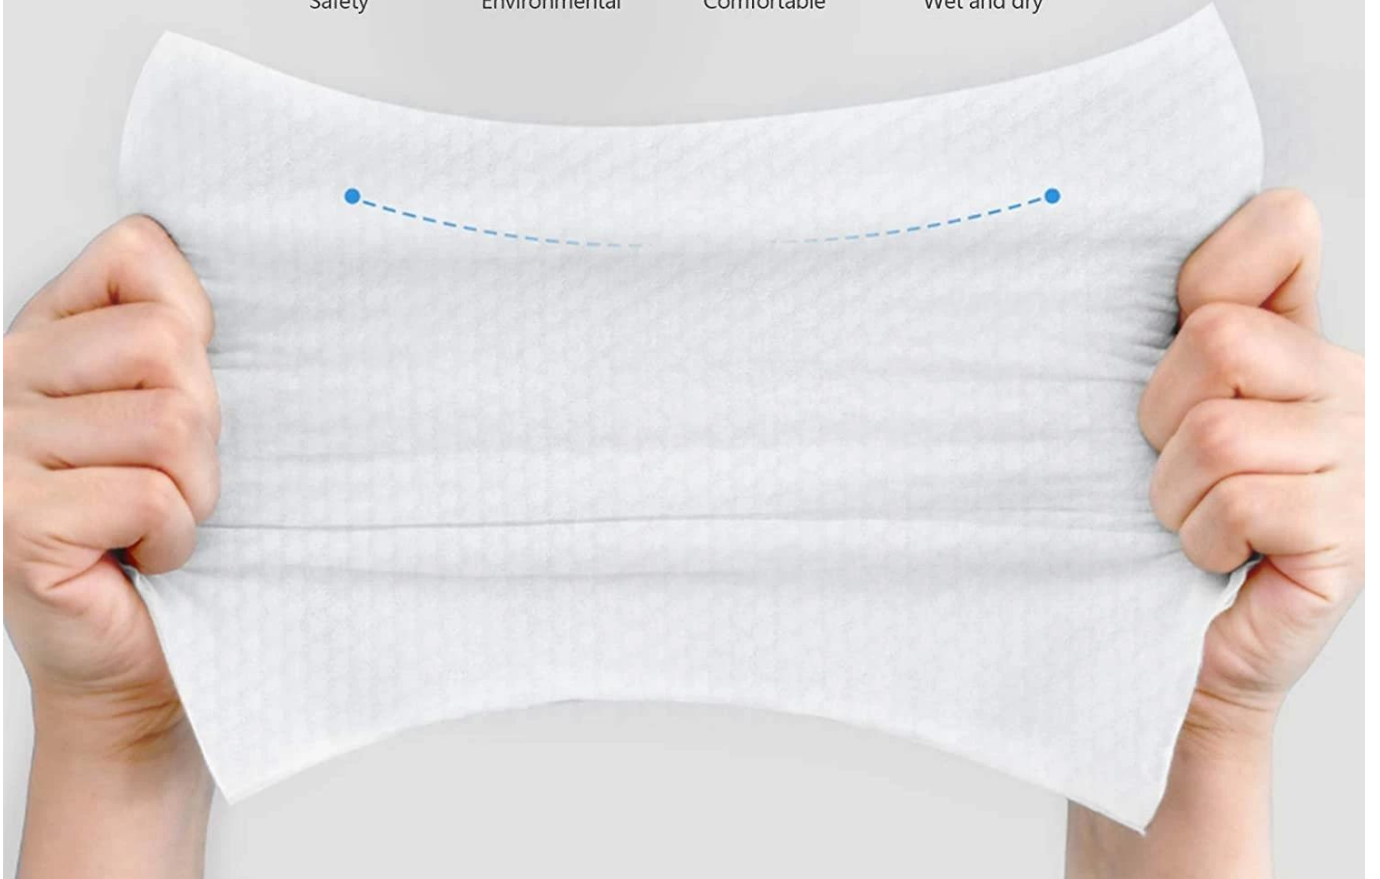

## New era of face washing

Новая эра мытья лица

Increase thickening

Увеличить утолщение

Wet and dry cotton face towel

orient Honest  
MEDICAL INTERNATIONAL

# 3D PEARL GRAIN SURFACE

Extra thick and strong toughness  
not east to tear

Safety

Environmental

Comfortable

Wet and dry

**Wash face and wipe sweat**

**Makeup remover**