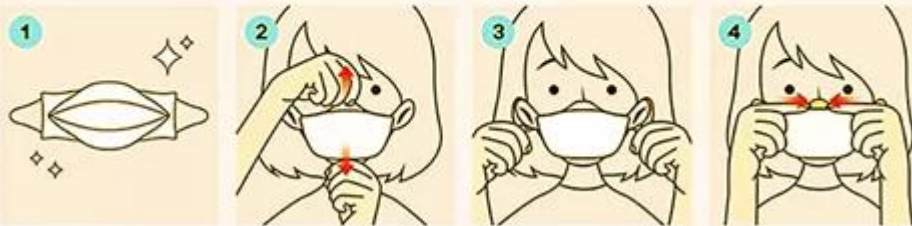

наименование товара	3D Fish Shaped KF94 Face Mask
ВФЕ, PFE	BFE \geq 95%
Материал	PP+ Melt Blown+Melt Blown+ PP
Цвет	Multiple colors, or printed, or as per request
Стиль	Ear-loop
Масса	50g+25g+25g+30g, or as ваш запрос
Размер	20x8cm for Adults, contact for kids' size
Упаковка	50pcs/bag, 40bags/carton, 2000pcs/carton
Срок поставки	7-15 days
Условия платежа	T/T, L/C, X-transfer, PayPal, так далее
Оказание услуг	OEM, Samples provided, Provision of Product Specification
Testing Certification	GB2626-2019

Samples can be provided as requested. Welcome your enquiry.

- * 4 layers providing better protection
- * 3D style creating more room for cooler and fresher breathing
- * Appealing looking, lightweight, closer touch of mask edge to the skin
- * Sensitive skin-friendly
- * Less stress ear-loop on the ear

Доступный in different weights, sizes, colors and packaging per requested

HOW TO USE

- 1 Remove mask from packaging.
- 2 Wear the mask to cover your nose and chin.
- 3 Hook each strap over your ear to lock them in place
- 4 Press the nose piece with the fingers of both hands so that the mask is in close contact with your face.