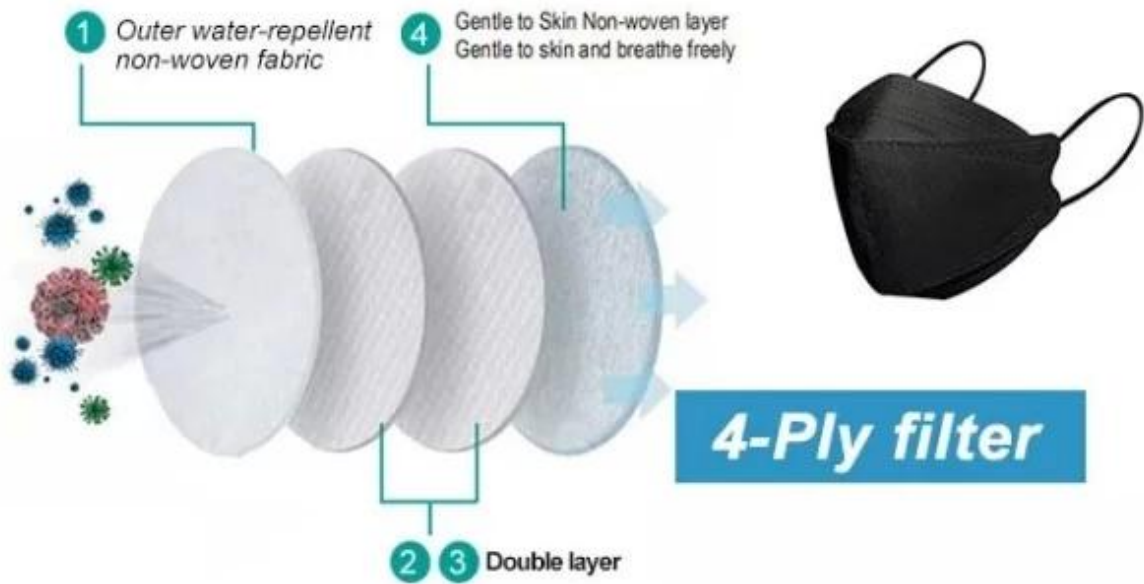

### 3ply non woven disposable printed face masks for adults

All **masks** are made of the highest quality materials, providing excellent protection and superior comfort:

- Non-linting materials are smooth and comfortable to eliminate skin irritation
- Highly breathable construction layers remain cool, even during long cases
- Super soft earloop makes comfortable wearing for long time

	Invisible Adjustable Soft Nose Clip Better Fit Your Face Barrier the Up Direction Air		High Strength Ear Loop Comfortable Ware No Hurt or Harm to Your Ear with Long Period Wearing		Extra Soft Accessible Skin Layer Inside soft Non-Woven Protective Layer No Harm to your Skin
---	---	---	---	---	---

### Product Description

Name	Disposable <a href="#">KF94 face mask</a>
Material	Nonwoven face mask
Color	Black,Blue , Red, Green, Yellow
Place of Origin	Hubei, China (Mainland)
Specifications	1.4-ply protection,highly breathable 2.PFE>95%,BFE>95% 3.Style: Adjustable nose bridge Tie on 4.high filtration efficiency
Ply Type	4 ply
Style	earloop
Applications	hospital,laboratory,food industry,dust free workshop,electronic manufacturers and so on
Packing	20pcs/box,2000pcs/ctn,or as your requirements