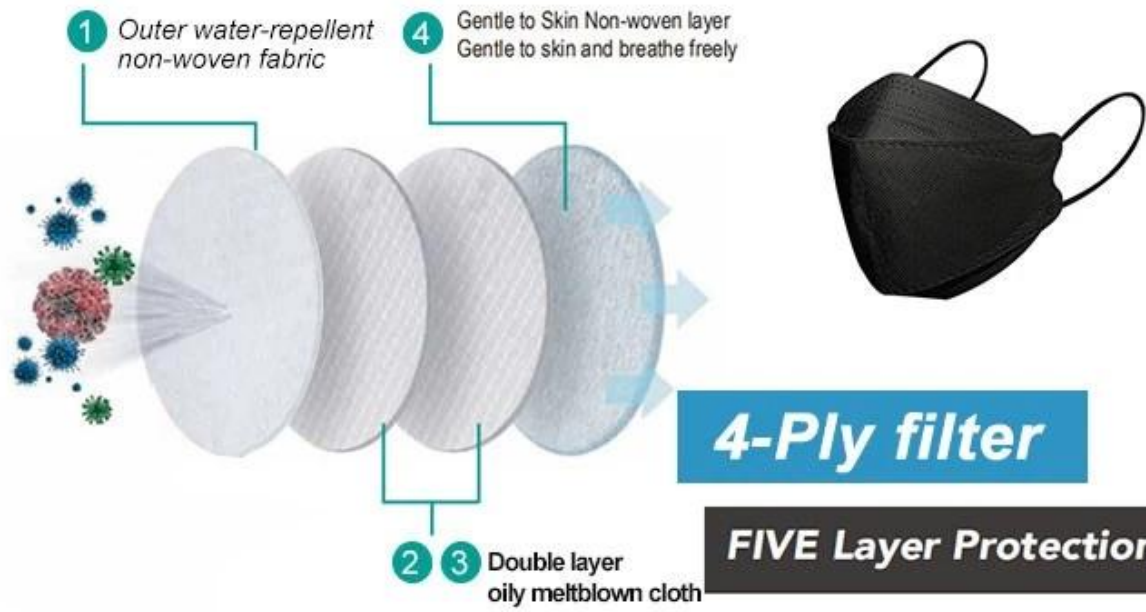

### **Product Specifications:**

<b>Name</b>	Disposable KF94 face mask
<b>Fabric material</b>	Layer 1: PP non woven (customized printing) Layer 2: high filtration paper Layer 3: high filtration paper Layer4: pp non woven
<b>Style</b>	4ply ,with round ear loop
<b>Dimensions size</b>	20 * 8 cm
<b>Fabric weight</b>	30gsm + 25gsm + 25gsm+25gsm, could be as your request
<b>Color</b>	Colorful mask
<b>Certificate</b>	CE, ISO13485, FDA
<b>MOQ</b>	20000 PCS
<b>Packing design</b>	can be as your design
<b>Packing</b>	50 pcs /box,2000 pcs /ctn, or as your requirement
<b>Capability</b>	1 million pcs per day
<b>Delivery time</b>	7-30 days
<b>Applications</b>	hospital, laboratory, clinic, food industry, dust-free workshop

### **The picture of KF94**

Invisible Adjustable Soft Nose Clip  
Better Fit Your Face  
Barrier the Up Direction Air

High Strength Ear Loop  
Comfortable Ware  
No Hurt or Harm to Your Ear with  
Long Period Wearing

Extra Soft Accessible  
Skin Layer Inside soft  
Non-Woven Protective Layer  
No Harm to your Skin