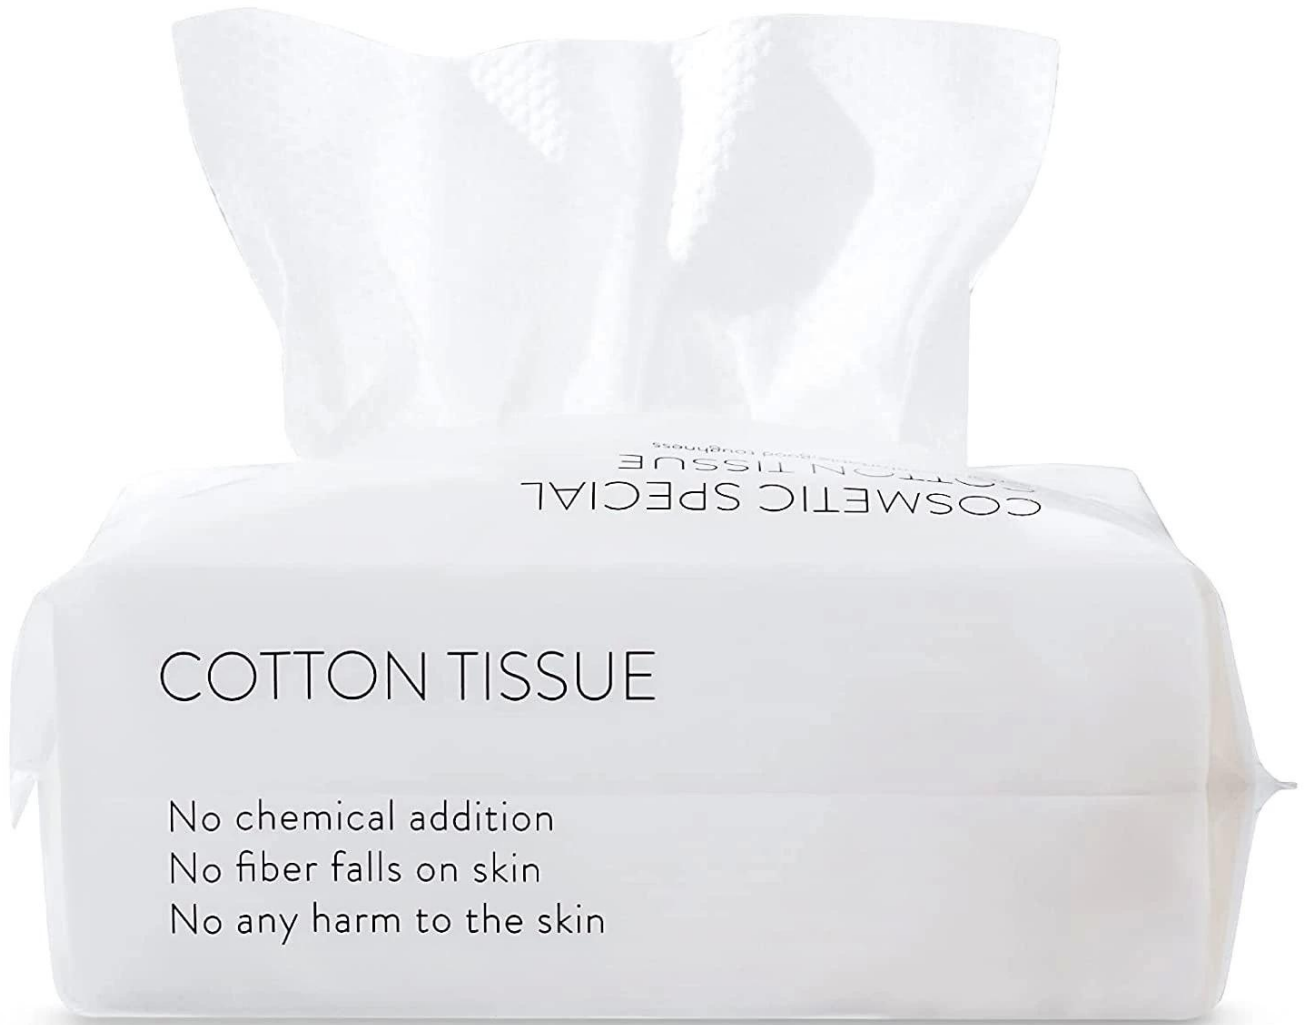

## **The property of Cotton facial tissue**

**All cotton towel are made of the highest quality materials, providing excellent protection and superior comfort:**

1. Size: 20 x 20 cm each piece or customized
2. Made of cotton material, soft and comfortable, clean and sanitary.
3. Convenient and lightweight , easy to carry out .
4. Can be wet and dry, are great for fragile or sensitive skin
5. Great water absorption, skin-friendly and comfortable.
6. Cotton tissue can instead of face towel and will be much cleaner to dry your face after washing.

## **The Specification of Cotton facial tissue**

Name	Cotton facial tissue
Material	100% cotton; spunlace nonwoven
Style	Plain, mesh, pearl and customization patterns available
Size	15*20cm, 20*20cm ,or other size can be customized
Color	white
Packing	1roll/portable bag ;
Carton Box	All inner bag and carton printing can be as your design
Carton Size	52x38x30cm /52x19x30cm
Applications	personal care, makeup removing, house cleaning, travel use, camping, similar outdoor activities and business occasions.
MOQ	1000 bags
Sample	Can be supplied free for your quality checking within 3 working days
Payment way	T/T, PAYPAL, Westunion, L/C, D/A, D/P, ESCROW
Delivery time	as you quantity
FOB Port	Wuhan/Shanghai/Ningbo/Guangzhou

## **The picture of Cotton facial tissue**

No chemical addition  
No fiber falls on skin  
No any harm to the skin

orient Honest  
MEDICAL INTERNATIONAL

# Double-side design:

Side A:

Stronger & More Durable

Side B:

Silky feeling for better  
care of your skin