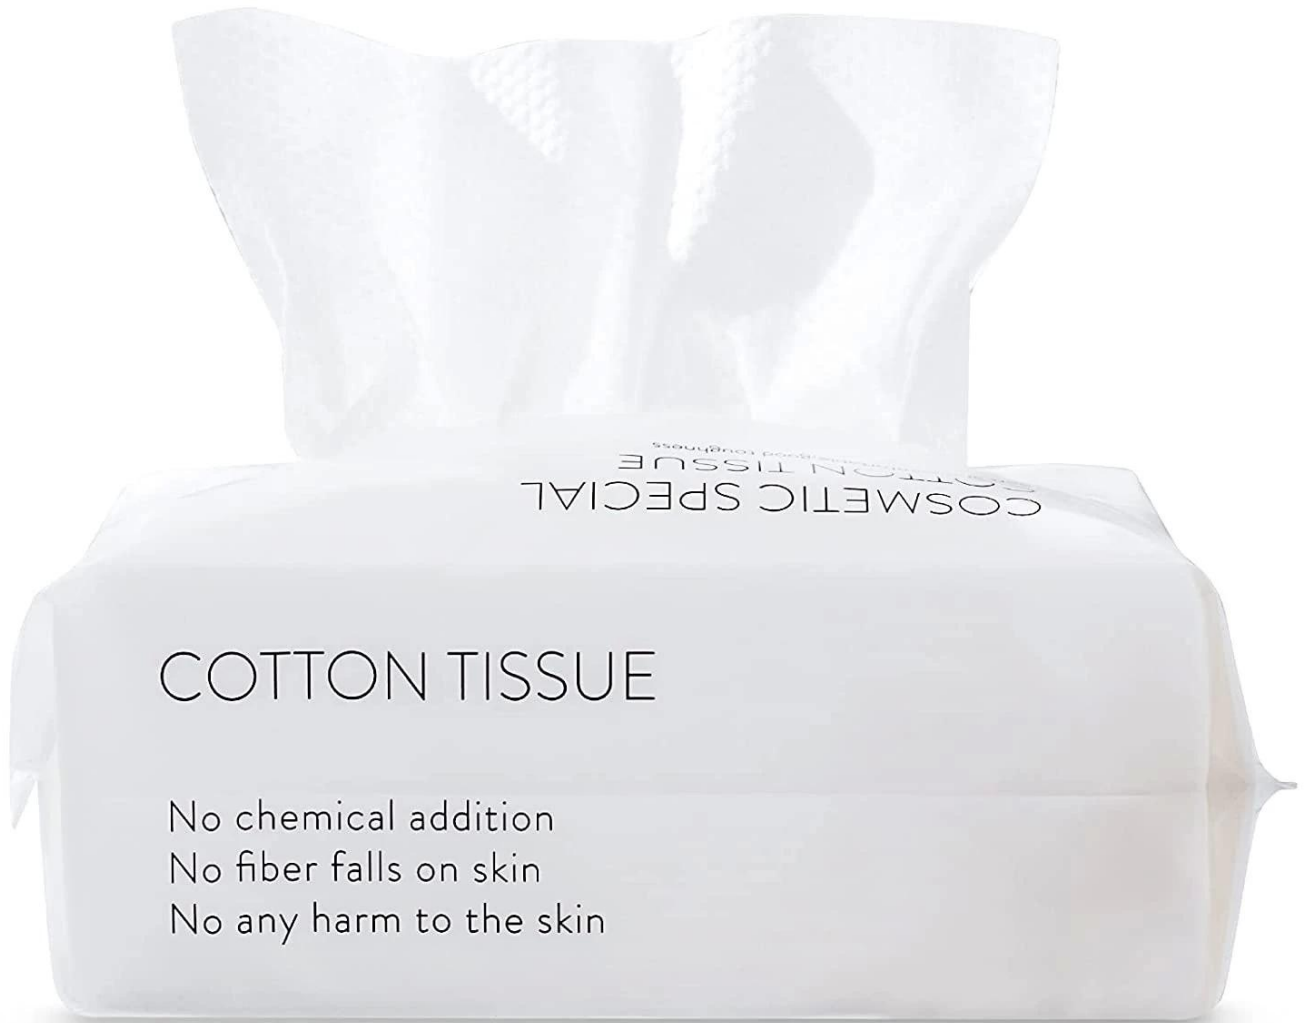

## The property of Cotton face wipes cleansing

**All cotton towel are made of the highest quality materials, providing excellent protection and superior comfort:**

1. Size: 20 x 20 cm each piece or customized
2. Made of cotton material, soft and comfortable, clean and sanitary.
3. Convenient and lightweight , easy to carry out .
4. Can be wet and dry, are great for fragile or sensitive skin
5. Great water absorption, skin-friendly and comfortable.
6. Cotton tissue can instead of face towel and will be much cleaner to dry your face after washing.

## The Specification of Cotton face wipes cleansing

Name	<i>Cotton face wipes cleansing</i>
Material	<i>100% cotton; spunlace nonwoven</i>
Style	<i>Plain, mesh, pearl and customization patterns available</i>
Size	<i>15*20cm, 20*20cm ,or other size can be customized</i>
Color	<i>white</i>
Packing	<i>1roll/portable bag ;</i>
Carton Box	<i>All inner bag and carton printing can be as your design</i>
Carton Size	<i>52x38x30cm /52x19x30cm</i>
Applications	<i>personal care, makeup removing, house cleaning, travel use, camping, similar outdoor activities and business occasions.</i>
MOQ	<i>1000 bags</i>
Sample	<i>Can be supplied free for your quality checking within 3 working days</i>
Payment way	<i>T/T, PAYPAL, Westunion, L/C, D/A, D/P, ESCROW</i>
Delivery time	<i>as you quantity</i>
FOB Port	<i>Wuhan/Shanghai/Ningbo/Guangzhou</i>

## The picture of Cotton face wipes cleansing

Thickened and compact mesh texture, feel soft, no dropping hair and no losses particle.

## COTTON TISSUE

- No chemical addition
- No fiber falls on skin
- No any harm to the skin

orient Honest  
MEDICAL INTERNATIONAL