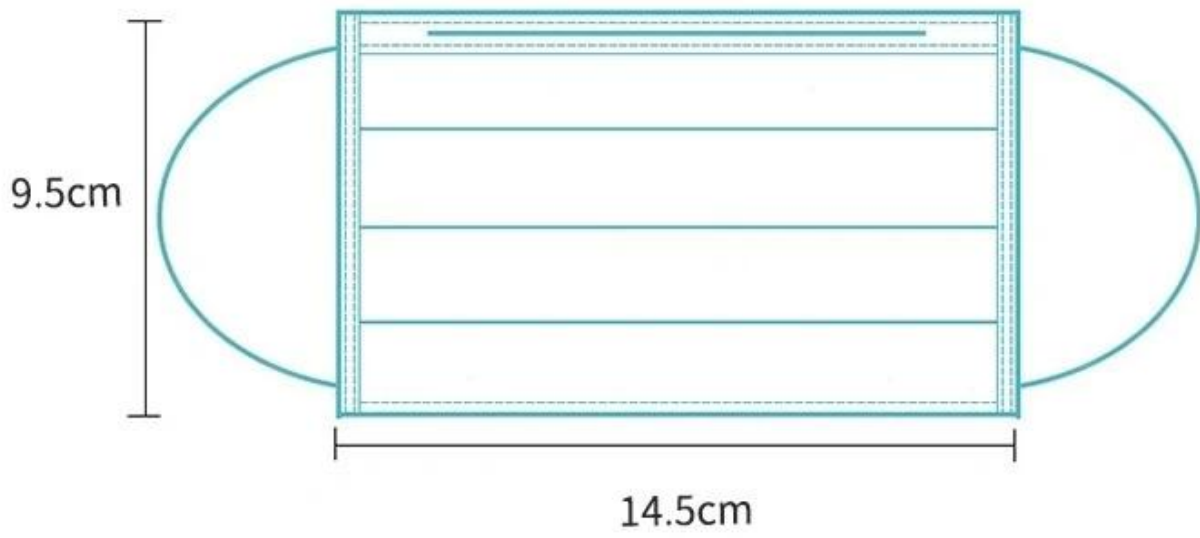

1.Surface evenly with porosity

Breathable and comfortable [kid mask](#)

Low sensitivity without stimulation

2.Size:9.5X14.5CM

3.Material: Non Woven fabric+ Melt blown+Skin friendly non woven fabric

N
i
d
e
a
c
e
m
a
s
k
W
b
i
b
e
/
B
l
u
e
/
B
l
a
c
k
(
3
c
o
l
o
r
y
o
u
c
a
n
c
h
o
o
s
e
)

B
h
ø
ø
e
r
s
ø
ø
c
k
å
g
e
x

Size

Pattern

The regular shipment way