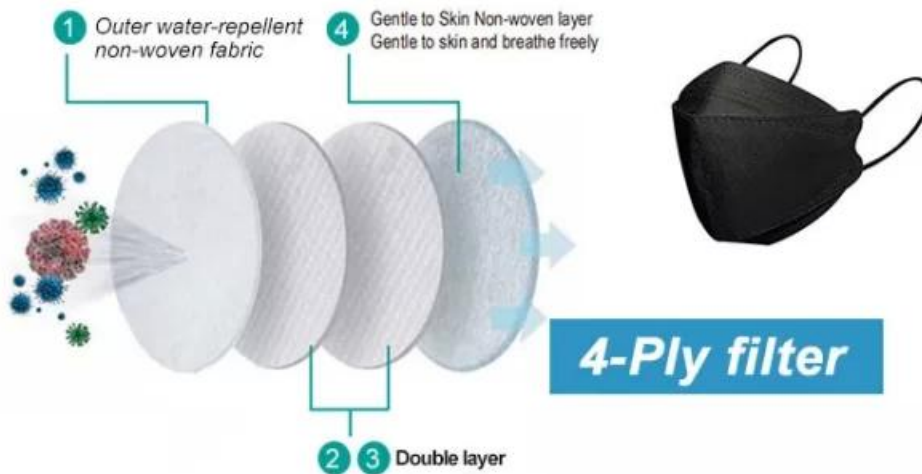

Name	Children wear kf94 face masks
Ingredients	Non-woven fabric
Color	Cartoon printing
Place of Origin	Hubei, China (Mainland)
Specification.	1.4-ply protection, very breathable 2.PFE> 95%, BFE> 95% 3.Style: Customized nose bridge bunch 4. High filtration efficiency.
Ply type.	4 layers
Style	Earloop.
Application	Hospitals, Laboratories, Food Industry, Free Dust Workshops, Electronics manufacturer and so on
Being packed	20 pcs / box, 2000pcs / ctn, or as your requirement
Notes	1. This product is sterilized by ethylene oxid 2. Disposable.
Comment	All can be customized specifically according to your actual

Samples can be provided on request. Welcome your question.

HOW TO USE

- 1 Remove mask from packaging.
- 2 Wear the mask to cover your nose and chin.
- 3 Hook each strap over your ear to lock them in place
- 4 Press the nose piece with the fingers of both hands so that the mask is in close contact with your face.