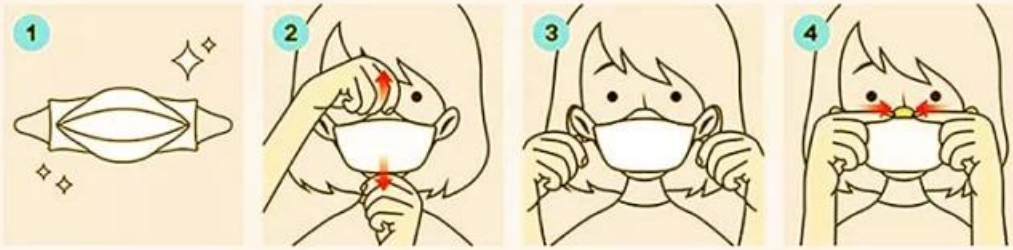

Product Name	Disposable KF94 face mask
BFE	BFE≥95%
Material	PP+ Melt Blown+Melt Blown+ PP
Color	color-graded (Customizable)
Style	Ear-loop
Weight	50g+25g+25g+30g, or as your request
Size	20x8cm for Adults, contact for kids' size
Packing	50pcs/bag, 40bags/carton, 2000pcs/carton
Delivery Time	7-15 days
Terms of Payment	T/T, L/C, PayPal, etc
Service	OEM, Samples provided, Provision of Product Specification
Testing Certification	GB2626-2019

Samples can be provided as requested. Welcome your enquiry.

	<p>Invisible Adjustable Soft Nose Clip Better Fit Your Face Barrier the Up Direction Air</p>		<p>High Strength Ear Loop Comfortable Ware No Hurt or Harm to Your Ear with Long Period Wearing</p>		<p>Extra Soft Accessible Skin Layer inside soft Non-Woven Protective Layer No Harm to your Skin</p>
--	--	--	---	--	---

HOW TO USE

- 1 Remove mask from packaging.
- 2 Wear the mask to cover your nose and chin.
- 3 Hook each strap over your ear to lock them in place
- 4 Press the nose piece with the fingers of both hands so that the mask is in close contact with your face.