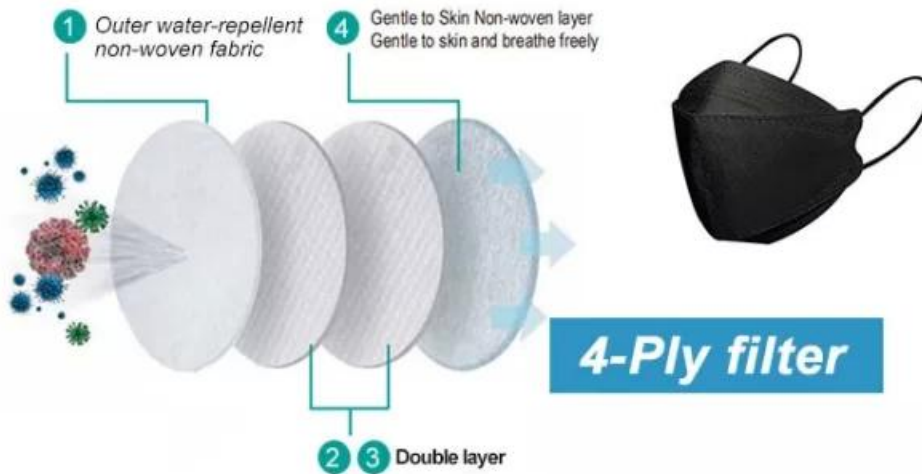

Product Name	Disposable KF94 face mask
BFE	BFE≥95%
Material	PP+ Melt Blown+Melt Blown+ PP
Color	color-graded (Customizable)
Style	Ear-loop
Weight	50g+25g+25g+30g, or as your request
Size	20x8cm for Adults, contact for kids' size
Packing	50pcs/bag, 40bags/carton, 2000pcs/carton
Delivery Time	7-15 days
Terms of Payment	T/T, L/C, PayPal, etc
Service	OEM, Samples provided, Provision of Product Specification
Testing Certification	GB2626-2019

Samples can be provided as requested. Welcome your enquiry.

	<p>Invisible Adjustable Soft Nose Clip Better Fit Your Face Barrier the Up Direction Air</p>		<p>High Strength Ear Loop Comfortable Ware No Hurt or Harm to Your Ear with Long Period Wearing</p>		<p>Extra Soft Accessible Skin Layer inside soft Non-Woven Protective Layer No Harm to your Skin</p>
--	--	--	---	--	---

HOW TO USE

- 1 Remove mask from packaging.
- 2 Wear the mask to cover your nose and chin.
- 3 Hook each strap over your ear to lock them in place
- 4 Press the nose piece with the fingers of both hands so that the mask is in close contact with your face.