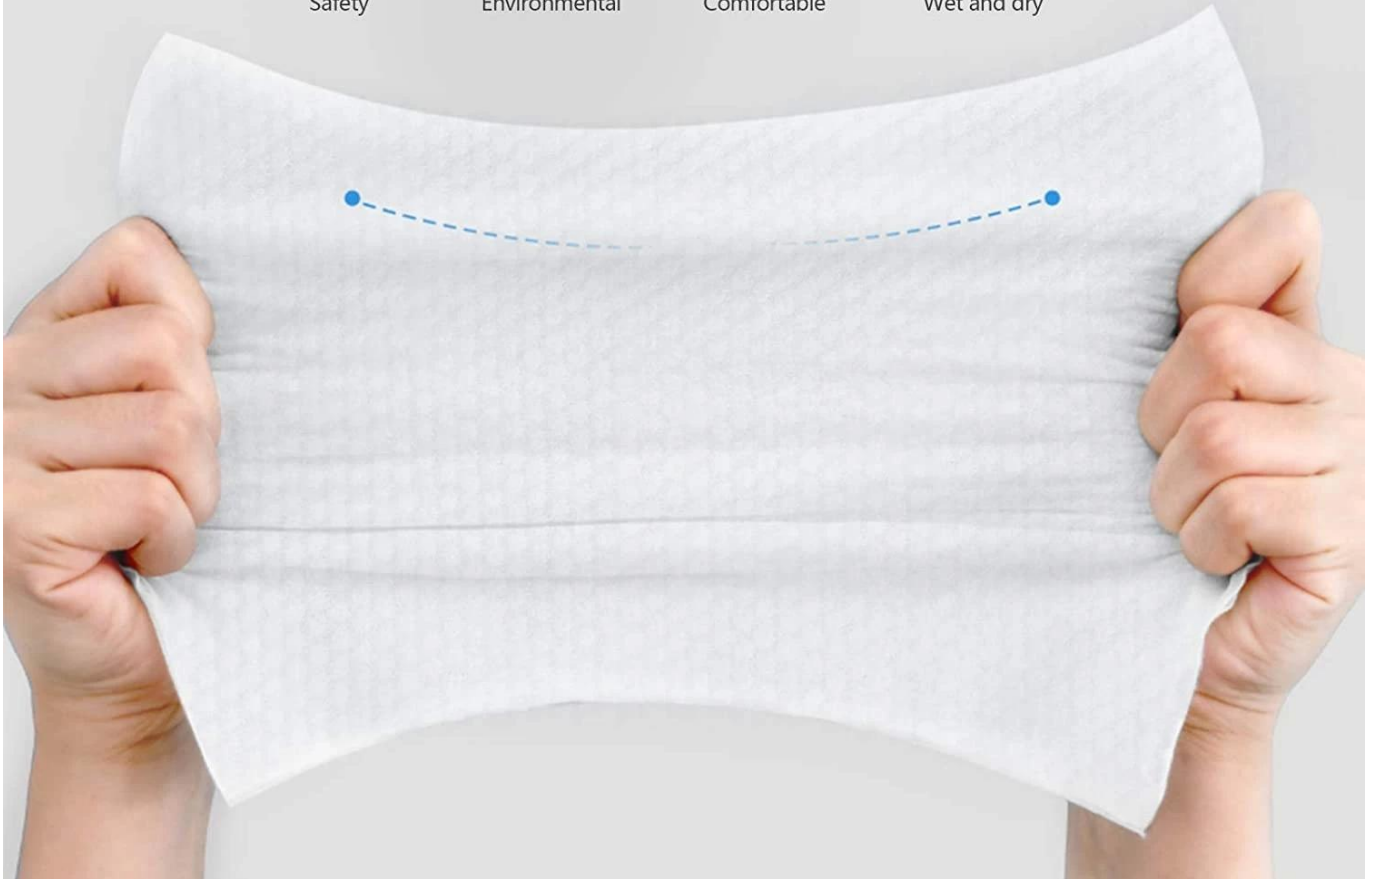

# 3D PEARL GRAIN SURFACE

Extra thick and strong toughness  
not east to tear

Safety

Environmental

Comfortable

Wet and dry

**Wash face and wipe sweat**

**Makeup remover**