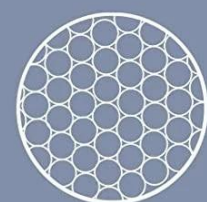

Plant fibres

Safe enough

7.8inch

Elastic

Skin friendly

Fibrous porous structure

The power of touch

 Remove the bacteria

 Clean computer screen and accessories

 Clean cellphone screen

 Clean Automobile Interiors

orient Honest
MEDICAL INTERNATIONAL

Double-side design:

Side A:

Stronger & More Durable

Side B: