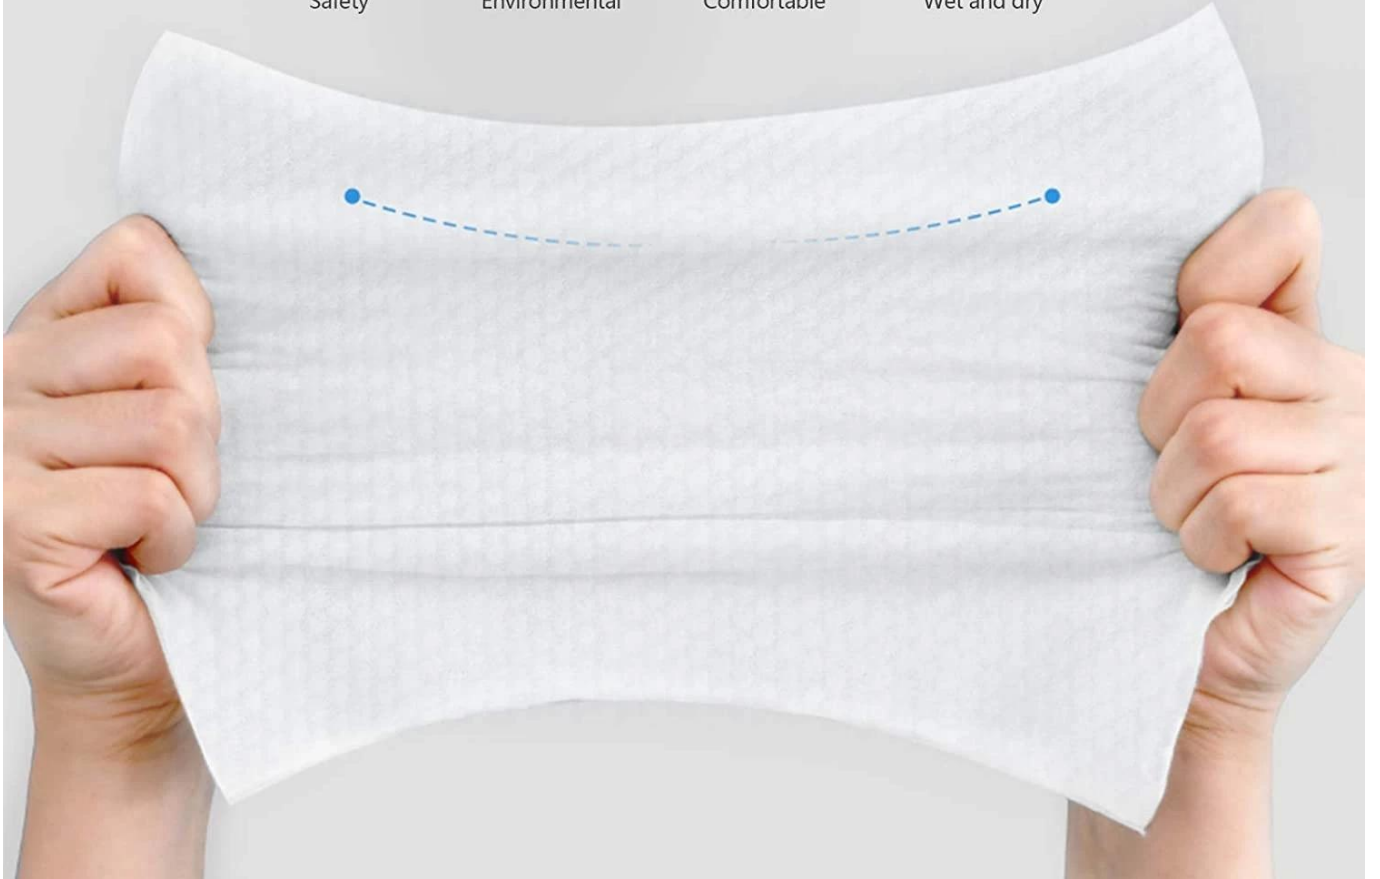

# 3D PEARL GRAIN SURFACE

Extra thick and strong toughness  
not east to tear

Safety

Environmental

Comfortable

Wet and dry

orient honest  
MEDICAL INTERNATIONAL  
A variety of functions  
MULTIPLE FUNCTIONS

Your life helper

Wash face and wipe sweat

Makeup remover

Mother and baby care

Home daily