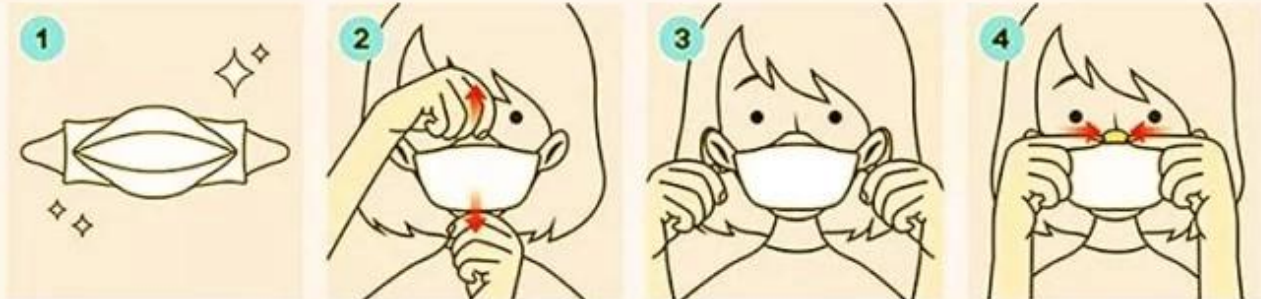

HOW TO USE

- 1 Remove mask from packaging.
- 2 Wear the mask to cover your nose and chin.
- 3 Hook each strap over your ear to lock them in place
- 4 Press the nose piece with the fingers of both hands so that the mask is in close contact with your face.