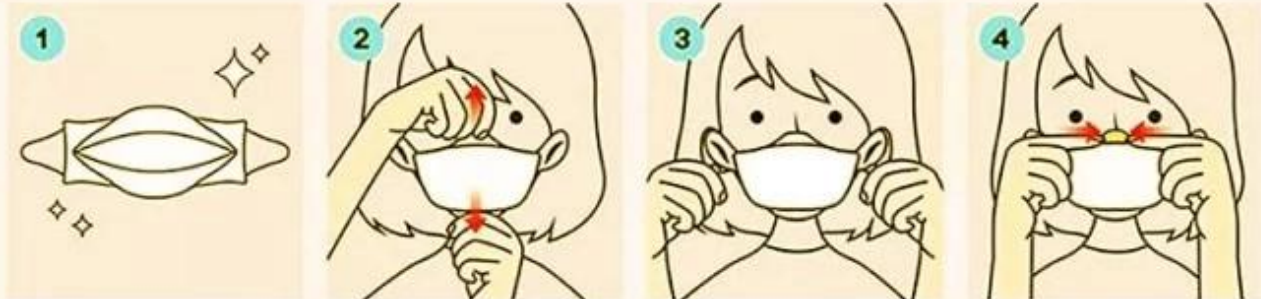

Klip hidung

Jembatan hidung yang dapat disesuaikan,

soft tali telinga elastis

Telinga kait telinga elastis tinggi untuk waktu yang lama.

Tahan air

Tes Bukti Air, Lebih Bernapas

Lipat desain

Mudah diterima

HOW TO USE

- 1 Remove mask from packaging.
- 2 Wear the mask to cover your nose and chin.
- 3 Hook each strap over your ear to lock them in place
- 4 Press the nose piece with the fingers of both hands so that the mask is in close contact with your face.