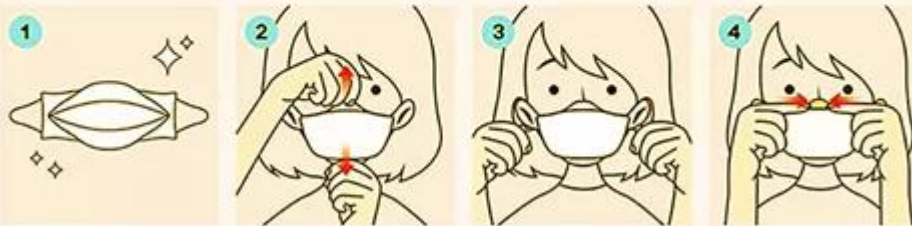

Nama Produk	3D Fish Shaped KF94 Face Mask
BFE,PFE	BFE≥95%
Bahan	PP+ Melt Blown+Melt Blown+ PP
Warna	Multiple colors, or printed, or as per request
Gaya	Ear-loop
Bobot	50g+25g+25g+30g, or as permintaanmu
Ukuran	20x8cm for Adults, contact for kids' size
Sedang mengemas	50pcs/bag, 40bags/carton, 2000pcs/carton
Delivery Time	7-15 days
Syarat pembayaran	T/T, L/C, X-transfer, PayPal, dll
Melayani	OEM, Samples provided, Provision of Product Specification
Testing Certification	GB2626-2019

Samples can be provided as requested. Welcome your enquiry.

- * 4 layers providing better protection
- * 3D style creating more room for cooler and fresher breathing
- * Appealing looking, lightweight, closer touch of mask edge to the skin
- * Sensitive skin-friendly
- * Less stress ear-loop on the ear

Tersedia in different weights, sizes, colors and packaging per requested

HOW TO USE

- 1 Remove mask from packaging.
- 2 Wear the mask to cover your nose and chin.
- 3 Hook each strap over your ear to lock them in place
- 4 Press the nose piece with the fingers of both hands so that the mask is in close contact with your face.