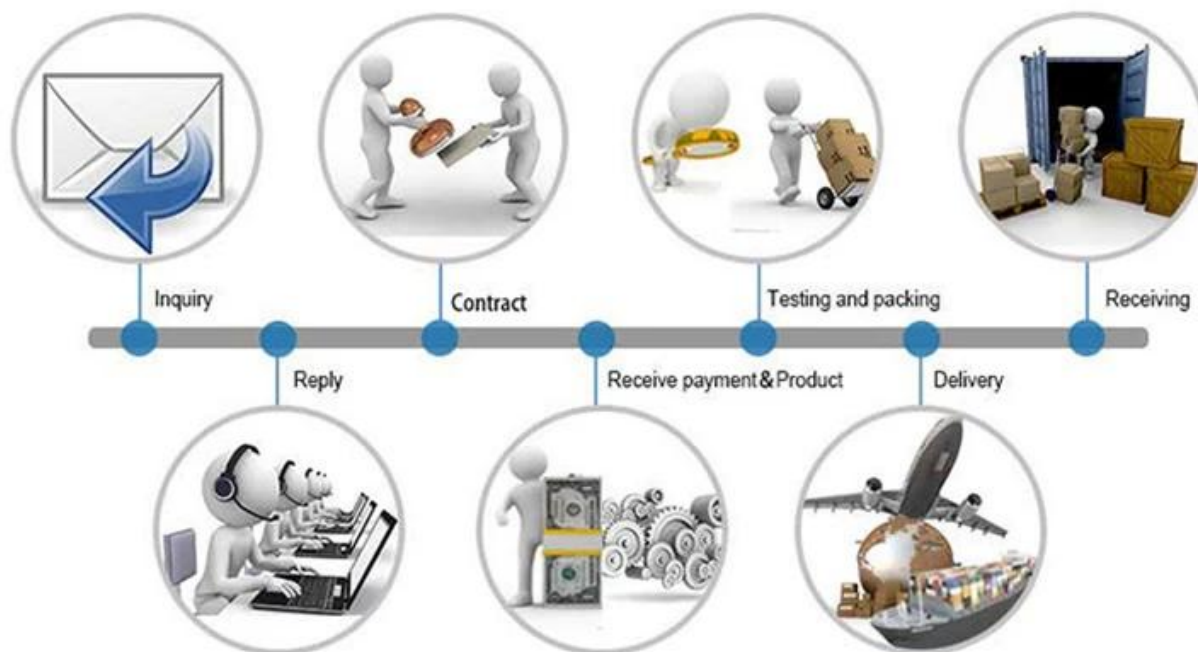

Our business process

FAQ

Q: 1.Are you a manufacturer or a trading company, and when was your company established?

A: Yes, we are directly manufacturer, our factory was established in 2003, we have our own exported rights company in 2013.

Q: 2.What is the annual turnover for your company?

A: Normally it is around USD18 million-20 million, it is still in the growing.

Q:3. What is the number of employees at your company?

A: Our factory is about 380-400 skilled workers, 10 professional QC for quality checking during each process and 10 professional int'l sales with 3-8 years experience in int'l trade department.

Q:4. What is the percentage of your products distribution for local, and export?

A: At present, 90% for export,10% for local.